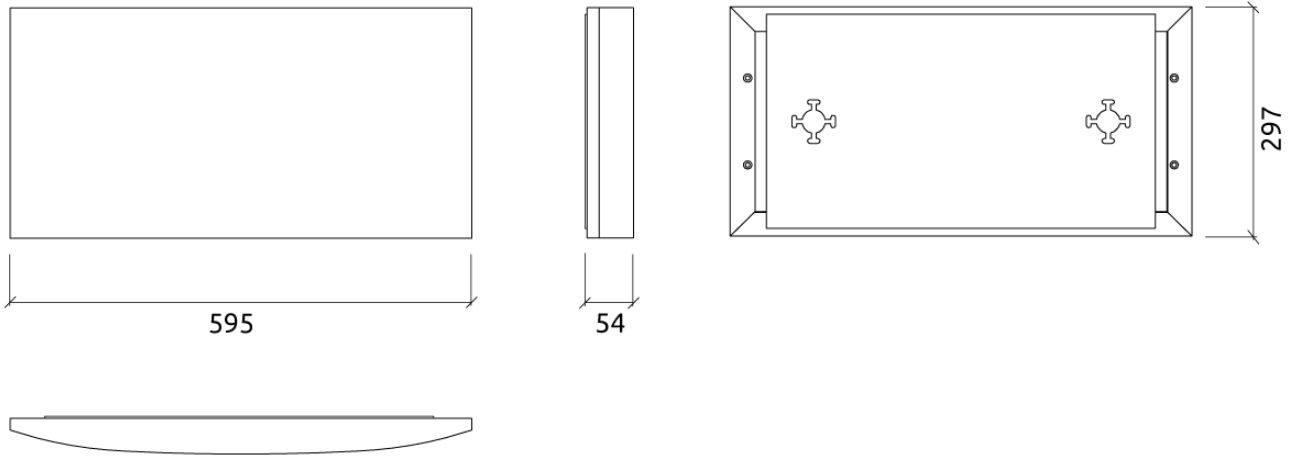

Add-ons

Disclaimer:

When using FixArt Tube on the ceiling, it is obligatory to use the FixArt Lock security device. This system guarantees a safe and precise installation.

Dimensions

FG - WF | 595x297x66mm

FG - SF | 595x297x66mm

Weight

1.15 Kg

0.73 Kg

Box

Quantity per box: 6

Dimensions: 645x405x350mm

Volume: 0.091m³

Weight: 8.3Kg