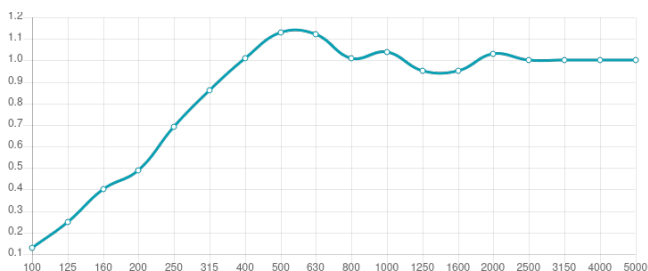

Performance